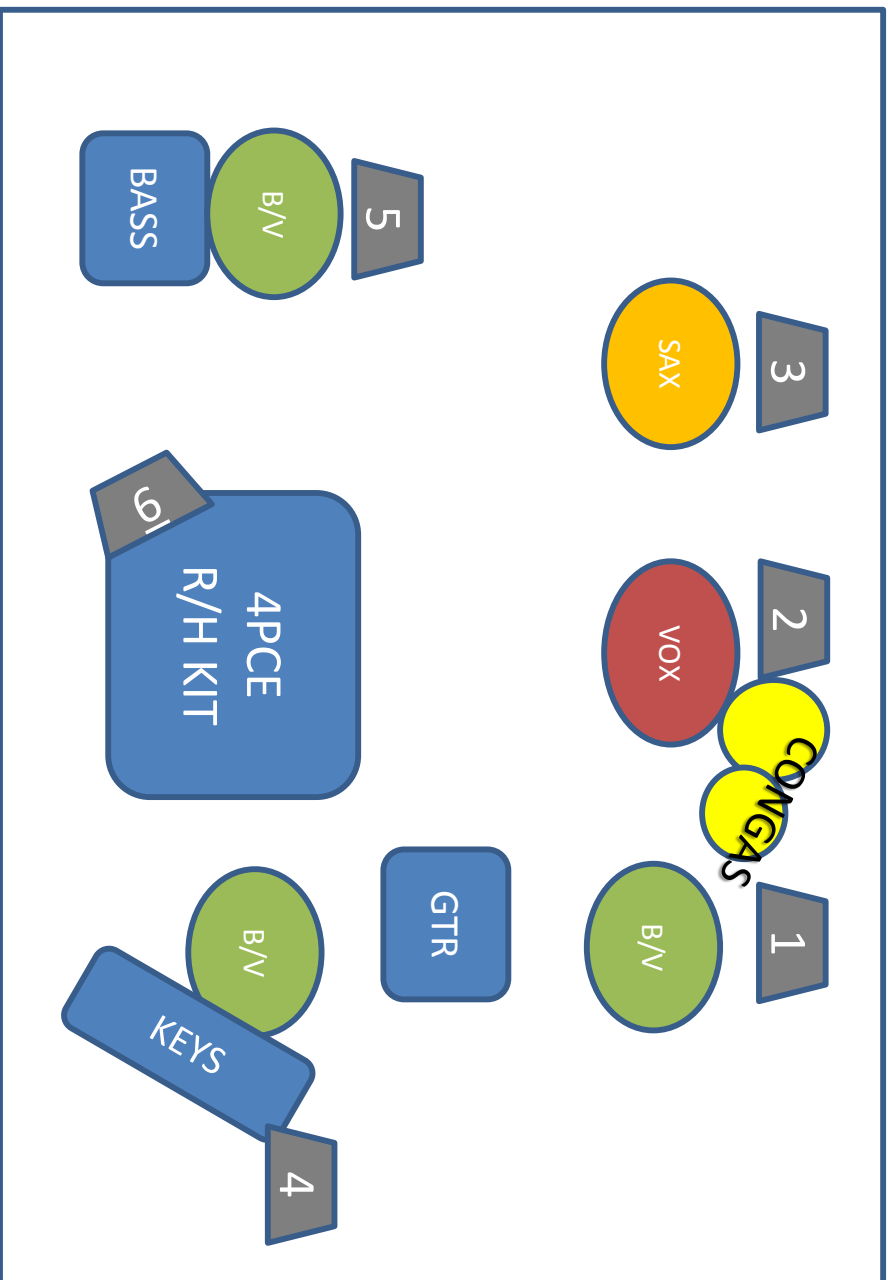

artists

artists.1e.com.au

GARTH TAYLOR : 0408 406 565
ARTISTS@1E.COM.AU

**6 PIECE LINE UP – 1 HORN, 1 VOCAL, 4 RHYTHM
6 X SENDS FOLDBACK**

artists

artists.1e.com.au

GARTH TAYLOR : 0408 406 565

ARTISTS@1E.COM.AU

**5 PIECE LINE UP – 1 HORN, 1 VOCAL, 3 RHYTHM
5 X SENDS FOLDBACK**

artists
artists.1e.com.au

GARTH TAYLOR : 0408 406 565
ARTISTS@1E.COM.AU

4 PIECE LINE UP – 1 HORN, 1 VOCAL, 2 RHYTHM
4 X SENDS FOLDBACK

artists

artists.1e.com.au

GARTH TAYLOR : 0408 406 565

ARTISTS@1E.COM.AU

4 PIECE LINE UP – 1 HORN, 3 RHYTHM (Vox on kit)

4 X SENDS FOLDBACK

artists

artists.1e.com.au

GARTH TAYLOR : 0408 406 565