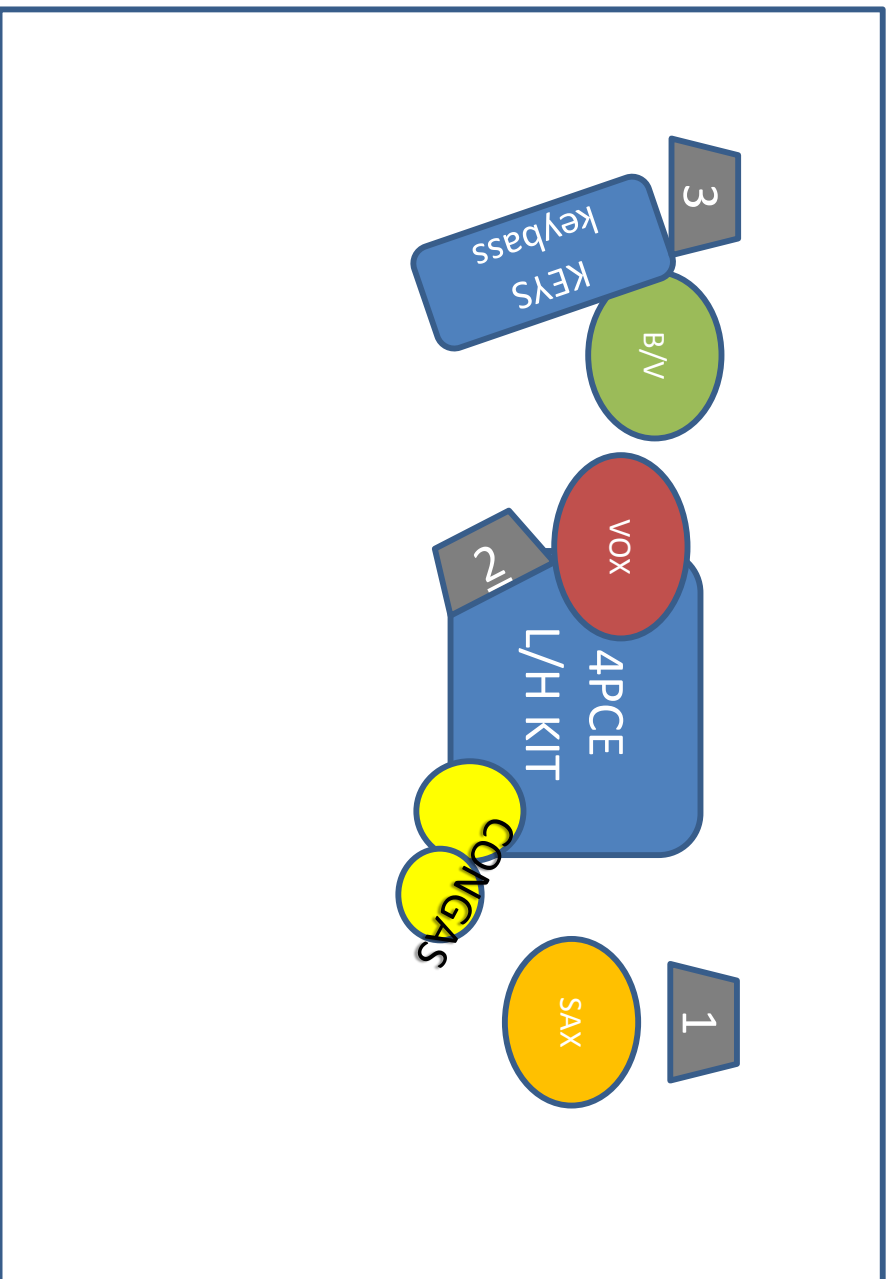

artists

artists.1e.com.au

GARTH TAYLOR : 0408 406 565

ARTISTS@1E.COM.AU

TRIOLINE UP – 1 HORN, 2 RHYTHM (Vox on kit)

4 X SENDS FOLDBACK