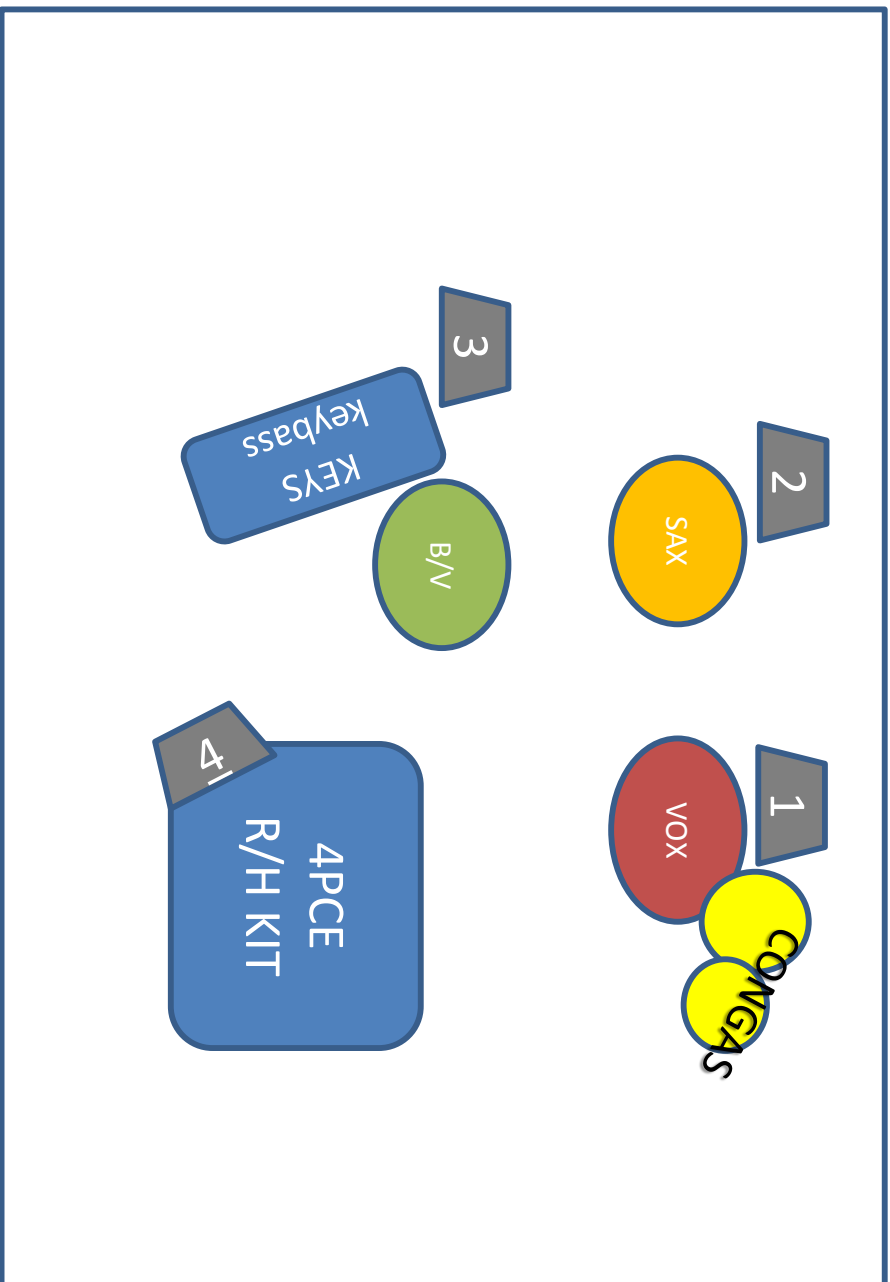

**5 PIECE LINE UP – 1 HORN, 1 VOCAL, 3 RHYTHM
5 X SENDS FOLDBACK**

artists
artists.1e.com.au

GARTH TAYLOR : 0408 406 565
ARTISTS@1E.COM.AU

4 PIECE LINE UP – 1 HORN, 1 VOCAL, 2 RHYTHM
4 X SENDS FOLDBACK

artists