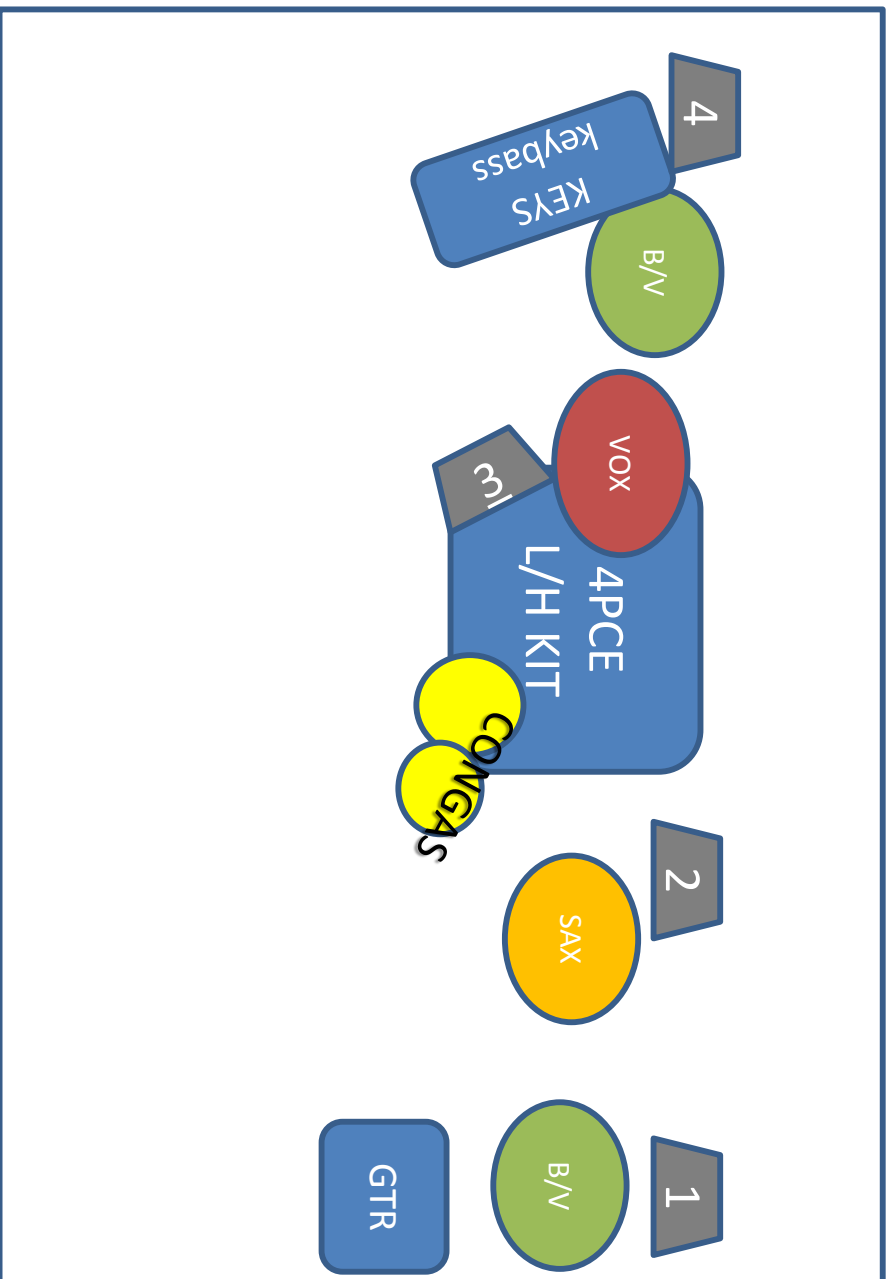

artists

artists.1e.com.au

GARTH TAYLOR : 0408 406 565

ARTISTS@1E.COM.AU

4 PIECE LINE UP – 1 HORN, 3 RHYTHM (Vox on kit)

4 X SENDS FOLDBACK