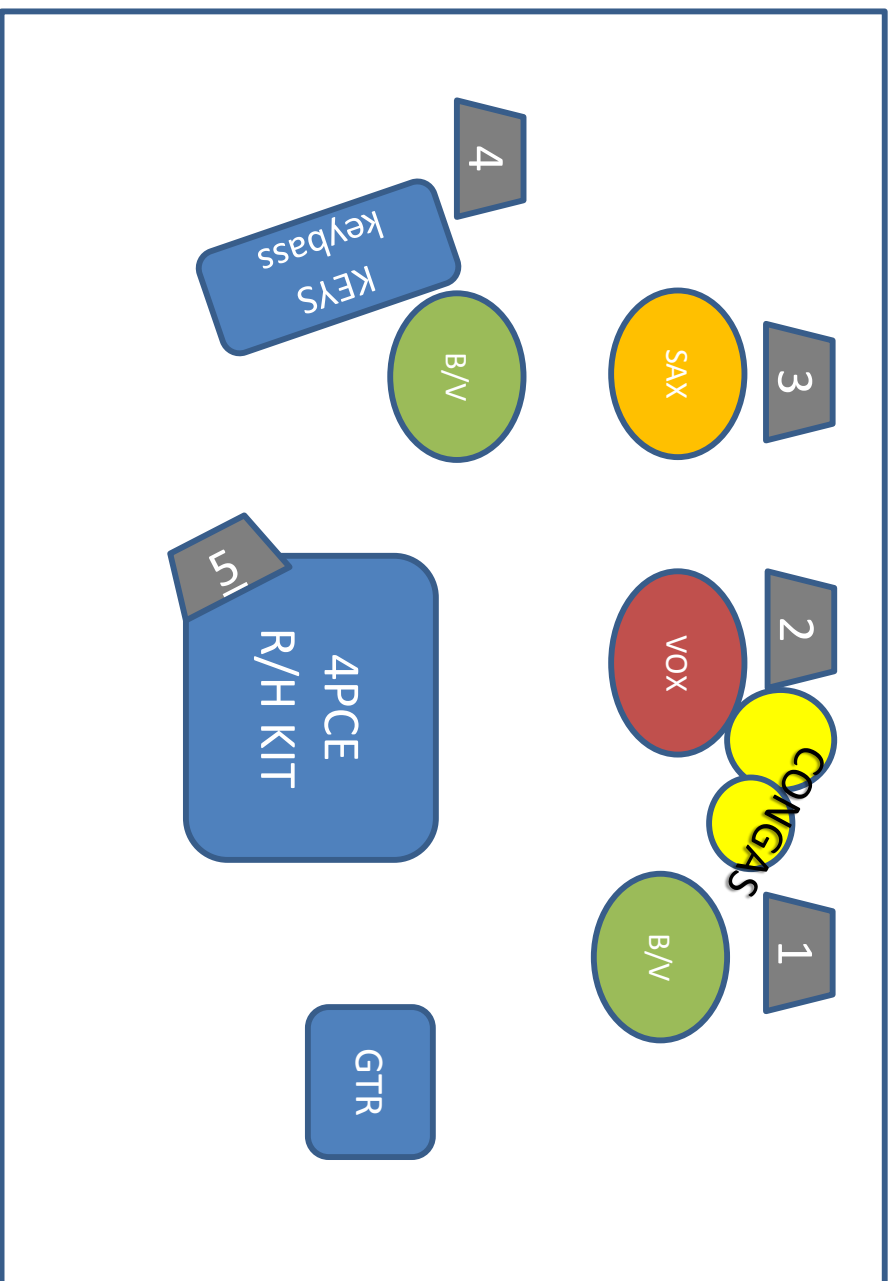

artists

artists.1e.com.au

GARTH TAYLOR : 0408 406 565
ARTISTS@1E.COM.AU

**6 PIECE LINE UP – 1 HORN, 1 VOCAL, 4 RHYTHM
6 X SENDS FOLDBACK**

artists

artists.1e.com.au

GARTH TAYLOR : 0408 406 565

ARTISTS@1E.COM.AU

**5 PIECE LINE UP – 1 HORN, 1 VOCAL, 3 RHYTHM
5 X SENDS FOLDBACK**

artists
artists.1e.com.au

GARTH TAYLOR : 0408 406 565
ARTISTS@1E.COM.AU

4 PIECE LINE UP – 1 HORN, 1 VOCAL, 2 RHYTHM
4 X SENDS FOLDBACK

artists