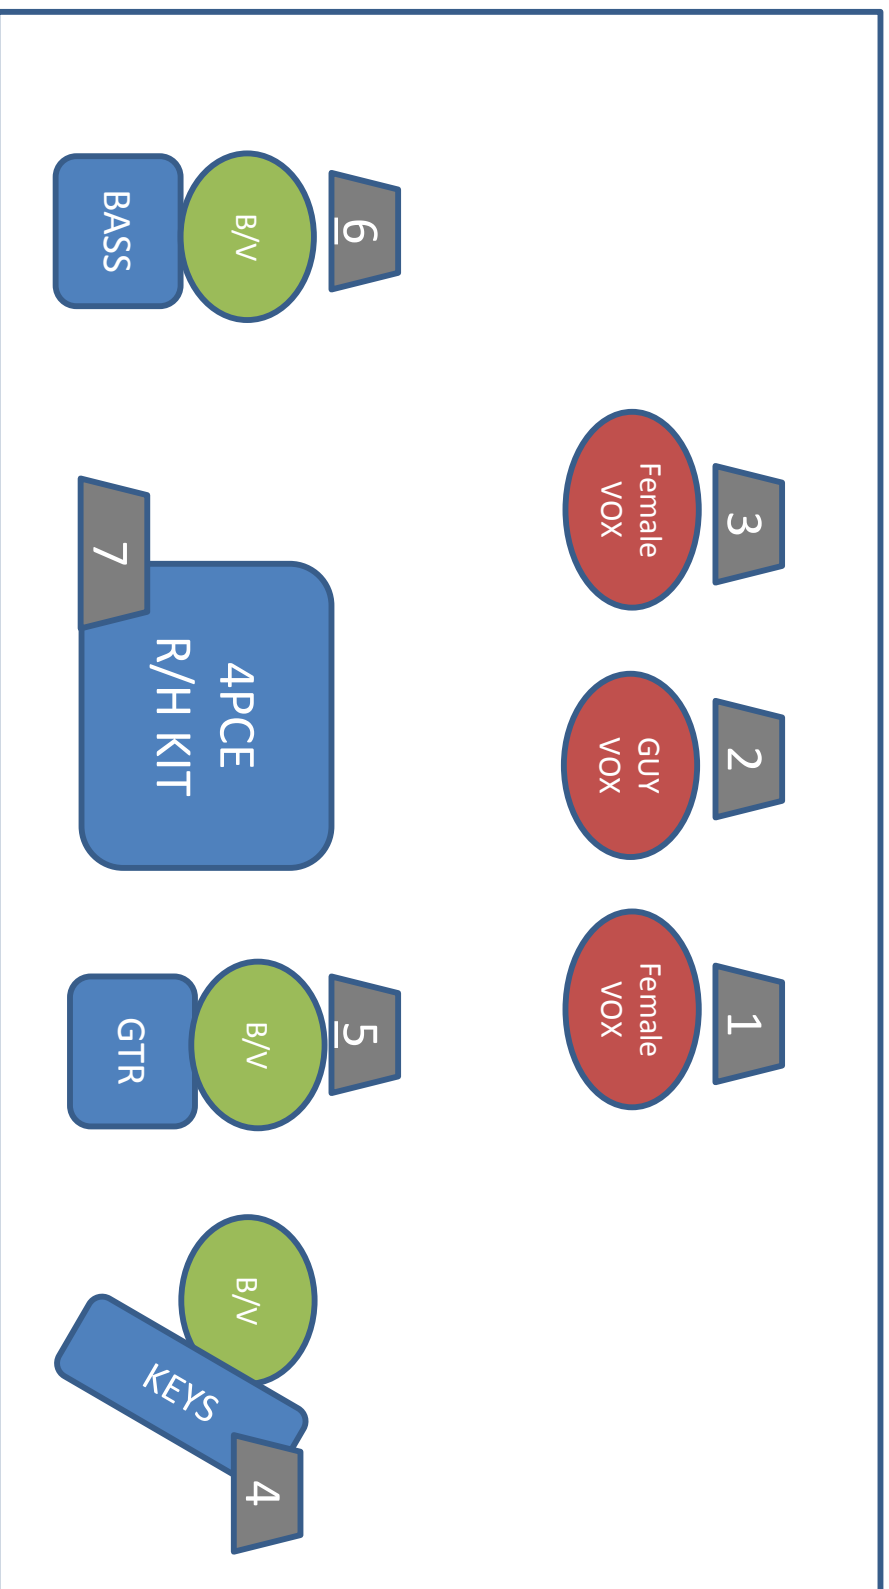

7 PIECE LINE UP – 3 VOCALS, 4 RHYTHM 7 X SENDS FOLDBACK