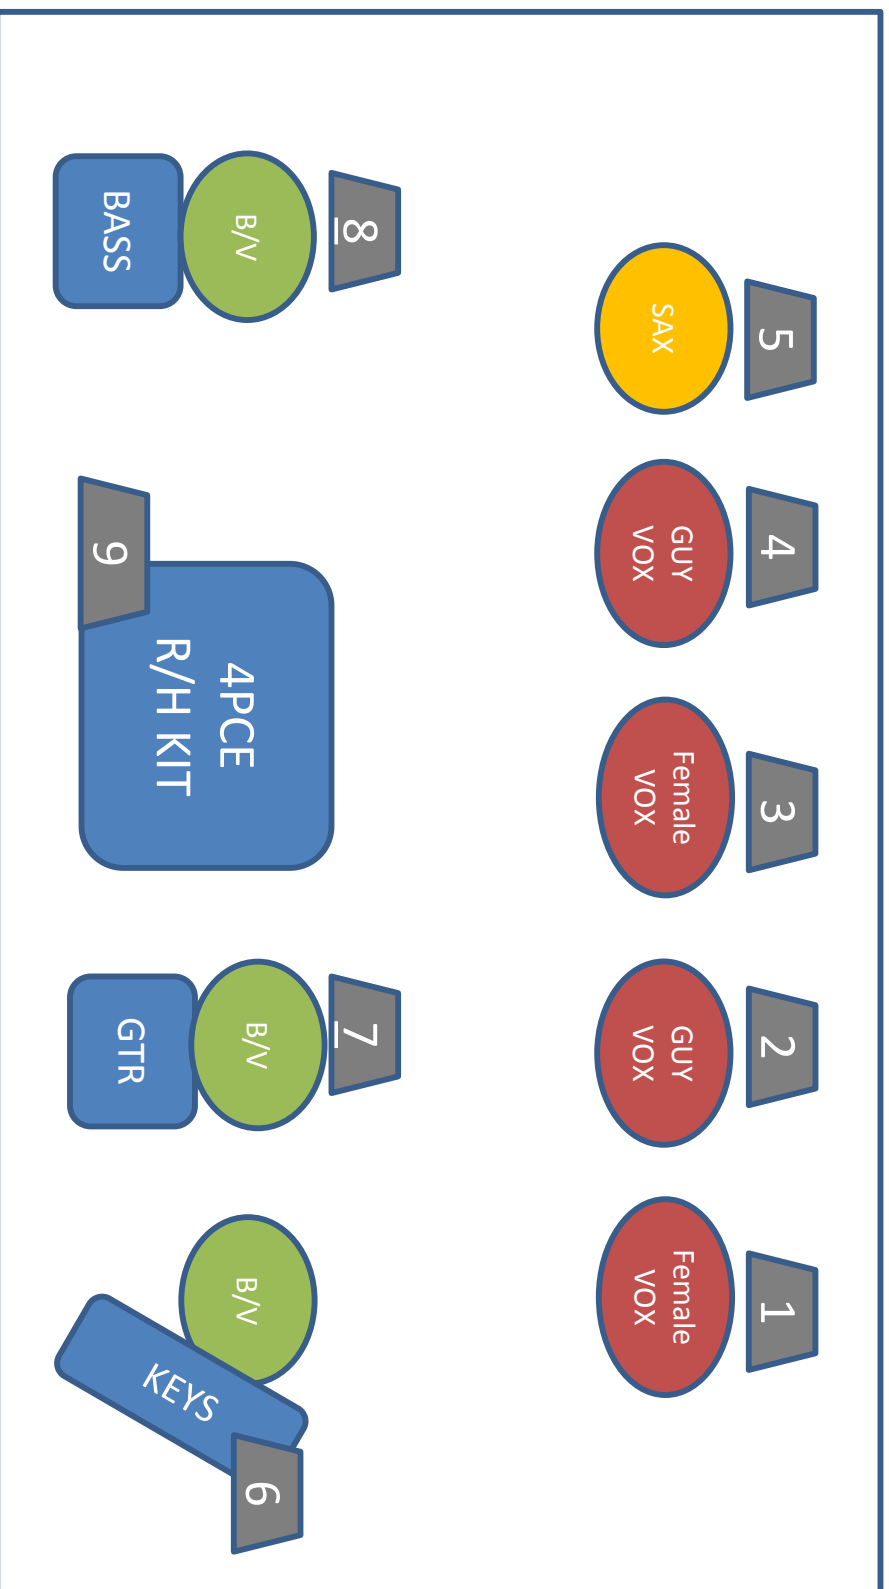

## 10 PIECE LINE UP – 4 VOCALS, 2 HORNS, 4 RHYTHM! 10 X SENDS FOLDBACK

GARTH TAYLOR : 0408 406 565  
ARTISTS@1E.COM.AU

## 9 PIECE LINE UP – 4 VOCALS, SAX, 4 RHYTHM 9 X SENDS FOLDBACK

GARTH TAYLOR : 0408 406 565  
ARTISTS@1E.COM.AU

## 6 PIECE LINE UP – 2 VOCALS, 4 RHYTHM 6 X SENDS FOLDBACK