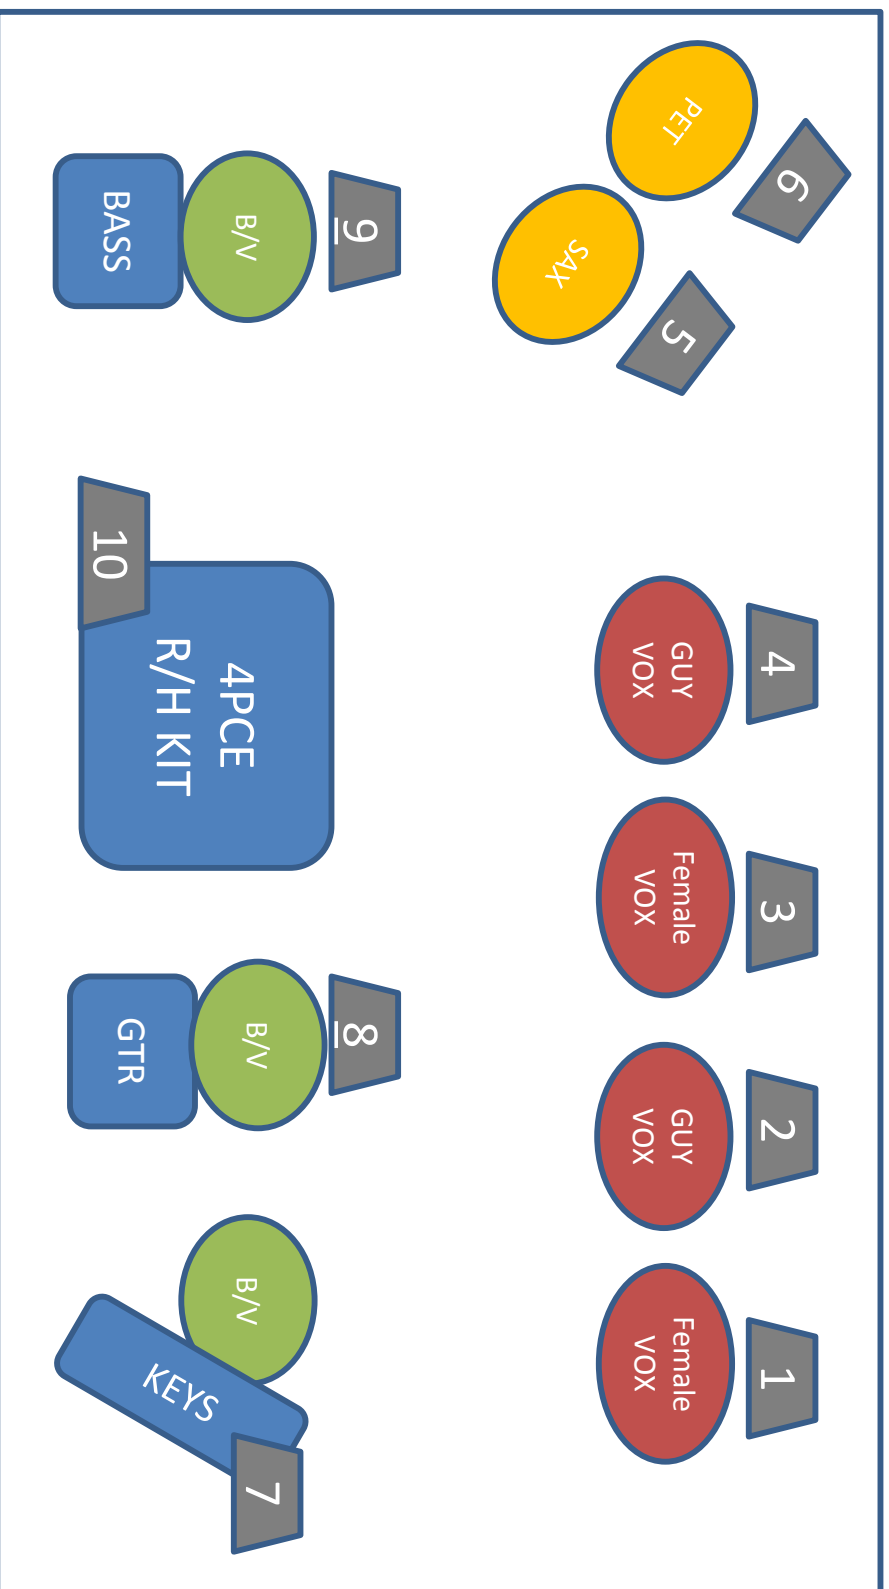

## 10 PIECE LINE UP – 4 VOCALS, 2 HORNS, 4 RHYTHM! 10 X SENDS FOLDBACK

GARTH TAYLOR : 0408 406 565  
ARTISTS@1E.COM.AU

## 9 PIECE LINE UP – 4 VOCALS, SAX, 4 RHYTHM 9 X SENDS FOLDBACK

GARTH TAYLOR : 0408 406 565  
ARTISTS@1E.COM.AU

## 8 PIECE LINE UP – 3 VOCALS, SAX, 4 RHYTHM 8 X SENDS FOLDBACK

GARTH TAYLOR : 0408 406 565  
ARTISTS@1E.COM.AU

## 6 PIECE LINE UP – 2 VOCALS, 4 RHYTHM 6 X SENDS FOLDBACK