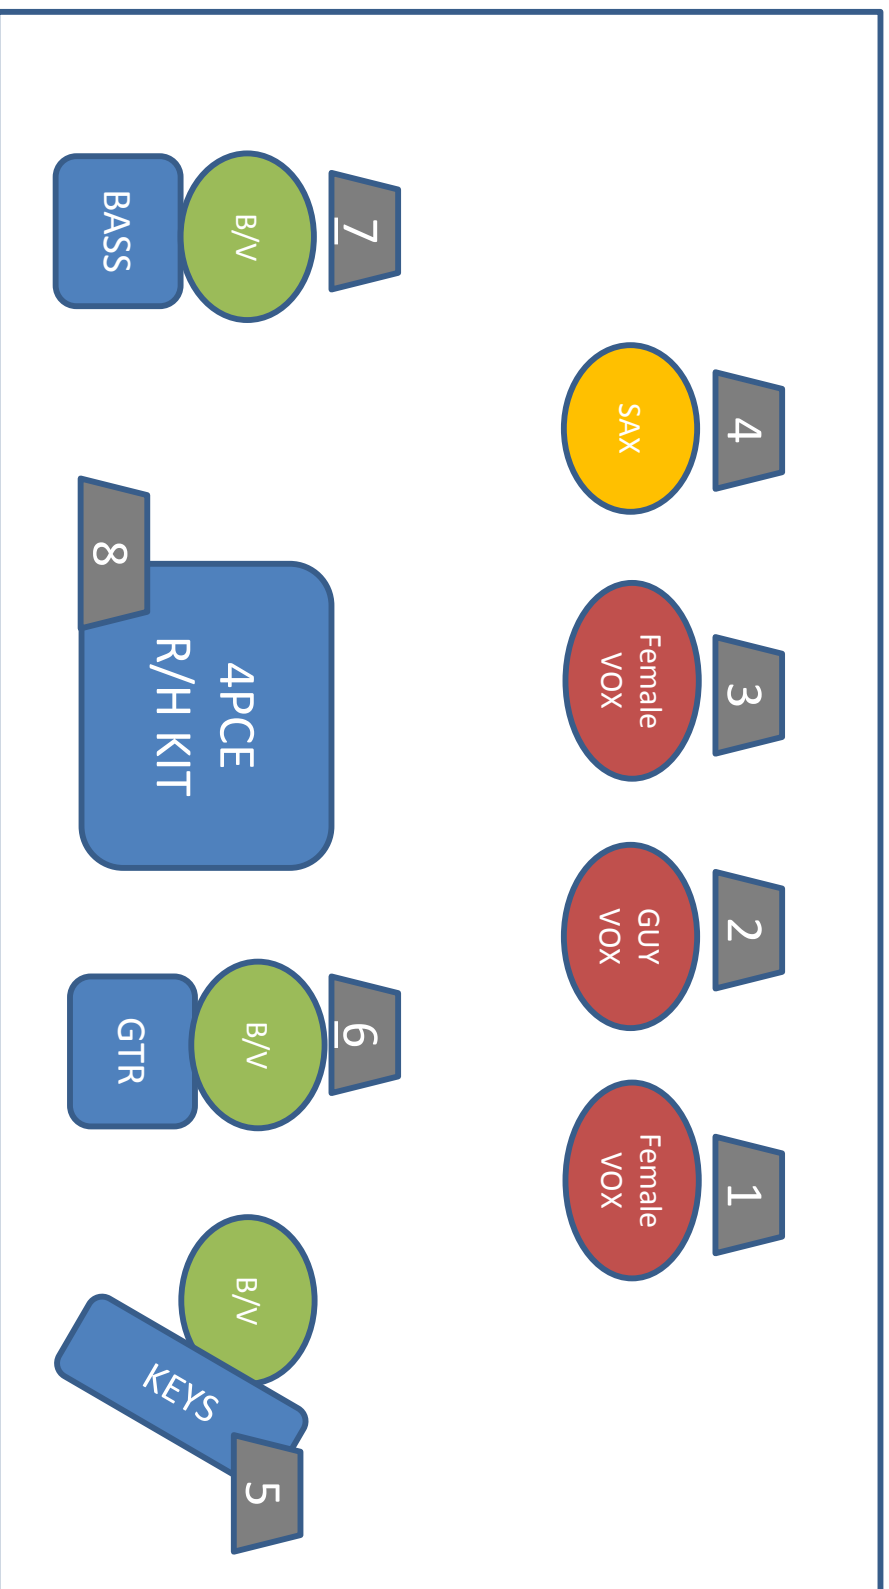

## 8 PIECE LINE UP – 4 VOCALS, 4 RHYTHM 8 X SENDS FOLDBACK

GARTH TAYLOR : 0408 406 565  
ARTISTS@1E.COM.AU

## 8 PIECE LINE UP – 3 VOCALS, SAX, 4 RHYTHM 8 X SENDS FOLDBACK

GARTH TAYLOR : 0408 406 565  
ARTISTS@1E.COM.AU

## 6 PIECE LINE UP – 2 VOCALS, 4 RHYTHM 6 X SENDS FOLDBACK