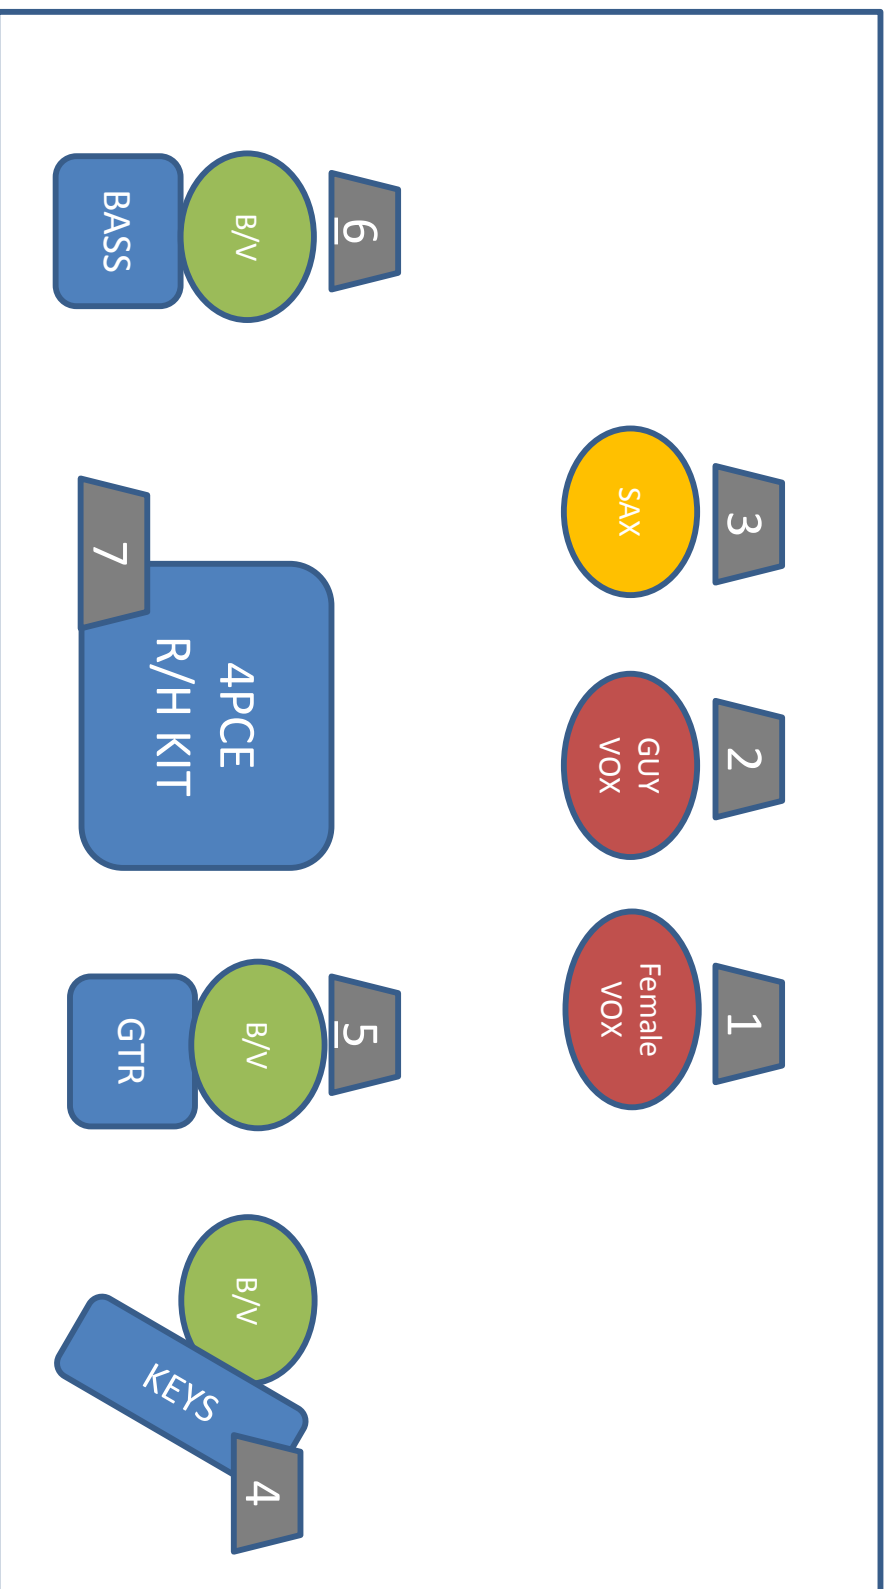

## 7 PIECE LINE UP – 3 VOCALS, 4 RHYTHM 7 X SENDS FOLDBACK

GARTH TAYLOR : 0408 406 565  
ARTISTS@1E.COM.AU

## 7 PIECE LINE UP – 2 VOCALS, SAX, 4 RHYTHM 7 X SENDS FOLDBACK

GARTH TAYLOR : 0408 406 565  
ARTISTS@1E.COM.AU

## 6 PIECE LINE UP – 2 VOCALS, 4 RHYTHM 6 X SENDS FOLDBACK