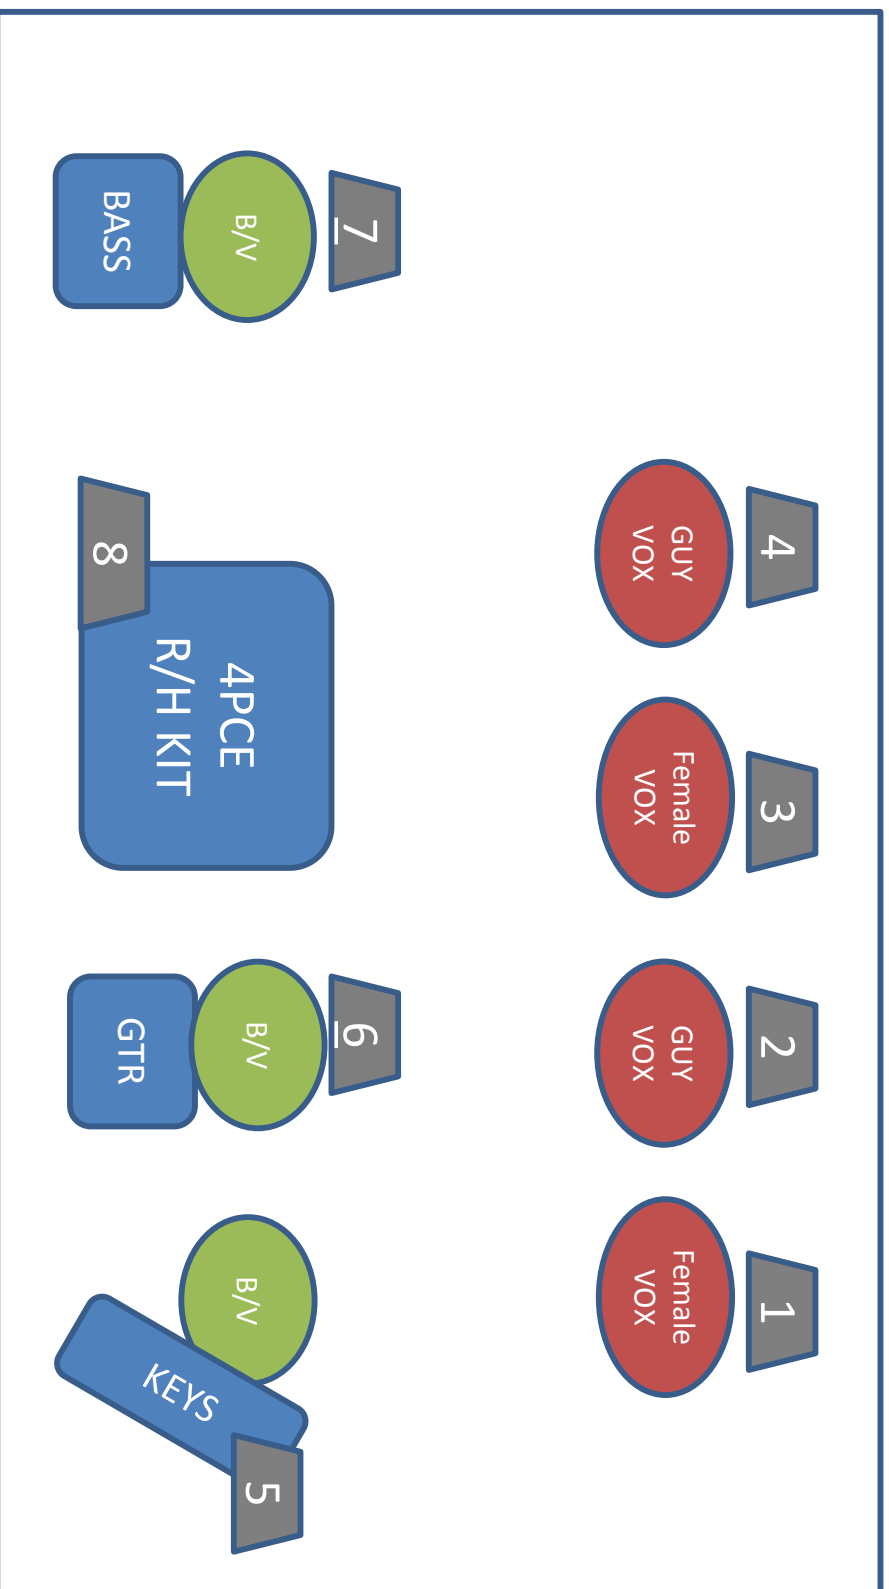

8 PIECE LINE UP – 4 VOCALS, 4 RHYTHM 8 X SENDS FOLDBACK